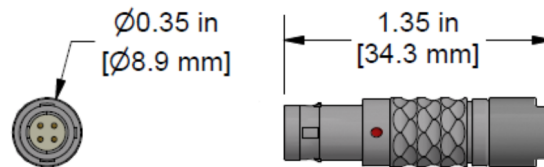

C330 Series

VIBRATION ANALYSIS HARDWARE

CSI Speedvue Compatible, 4 Pin LEMO, Single Channel Acceleration Input, Pin 1 Shield/Drain, Pin 3 Common (-), Pin 4 Signal/Power (+)

Product Features

- ▶ 4 Pin LEMO Connector for Single Channel Acceleration Input

Specifications

Application	Portable Measurements
Connector Type	4 Pin LEMO
Rating	IP66
Pin-Out	Pin 1 Shield/Drain Pin 3 Common (-) Pin 4 Signal/Power (+)

Built to Order

Backed by our Unconditional Lifetime Warranty