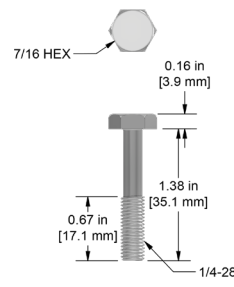

# Mounting Bolts

**MH108-21B**

1/4-28, 1.27 in. length,  
18-8 Stainless Steel,  
Captive Bolt

**MH108-22B**

M6x1, 32mm length,  
18-8 Stainless Steel,  
Captive Bolt

**MH108-24B**

M8x1.25, 25mm length,  
18-8 Stainless Steel,  
Captive Bolt

**MH108-25B**

M8x1.25, 25mm length,  
18-8 Stainless Steel,  
Captive Bolt

**MH108-26B**

1/4-28, 1.3825 in. length,  
18-8 Stainless Steel,  
Captive Bolt

**MH108-34B**

1/4-28, 0.89 in. length,  
18-8 Stainless Steel,  
Socket Head Cap

**MH108-35B**

M6x1, 0.89 in. length,  
18-8 Stainless Steel,  
Socket Head Cap

**MH108-40B**

1/4-28, 1.19 in. length,  
18-8 Stainless Steel,  
Socket Head Cap

**MH108-41B**

M6x1, 1.19 in. length,  
18-8 Stainless Steel,  
Socket Head Cap