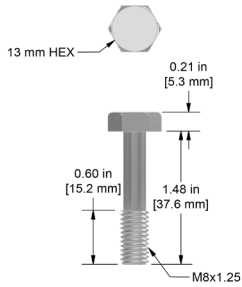

# Mounting Bolts

**MH108-21B**

1/4-28, 1.27 in. length,  
18-8 Stainless Steel,  
Captive Bolt

**MH108-22B**

M6x1, 32mm length,  
18-8 Stainless Steel,  
Captive Bolt

**MH108-24B**

M8x1.25, 25mm length,  
18-8 Stainless Steel,  
Captive Bolt

**MH108-25B**

M8x1.25, 25mm length,  
18-8 Stainless Steel,  
Captive Bolt

**MH108-26B**

1/4-28, 1.3825 in. length,  
18-8 Stainless Steel,  
Captive Bolt

**MH108-34B**

1/4-28, 0.89 in. length,  
18-8 Stainless Steel,  
Socket Head Cap

**MH108-35B**

M6x1, 0.89 in. length,  
18-8 Stainless Steel,  
Socket Head Cap

**MH108-40B**

1/4-28, 1.19 in. length,  
18-8 Stainless Steel,  
Socket Head Cap

**MH108-41B**

M6x1, 1.19 in. length,  
18-8 Stainless Steel,  
Socket Head Cap