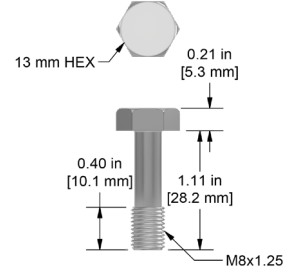

# Mounting Bolts

**MH108-21B**

1/4-28, 1.27 in. length,  
18-8 Stainless Steel,  
Captive Bolt

**MH108-22B**

M6x1, 32mm length,  
18-8 Stainless Steel,  
Captive Bolt

**MH108-24B**

M8x1.25, 25mm length,  
18-8 Stainless Steel,  
Captive Bolt

**MH108-25B**

M8x1.25, 25mm length,  
18-8 Stainless Steel,  
Captive Bolt

**MH108-26B**

1/4-28, 1.3825 in. length,  
18-8 Stainless Steel,  
Captive Bolt

**MH108-34B**

1/4-28, 0.89 in. length,  
18-8 Stainless Steel,  
Socket Head Cap

**MH108-35B**

M6x1, 0.89 in. length,  
18-8 Stainless Steel,  
Socket Head Cap

**MH108-40B**

1/4-28, 1.19 in. length,  
18-8 Stainless Steel,  
Socket Head Cap

**MH108-41B**

M6x1, 1.19 in. length,  
18-8 Stainless Steel,  
Socket Head Cap