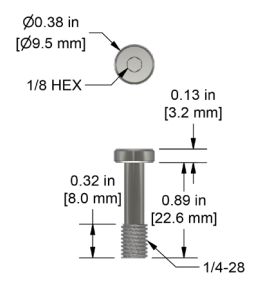

# Mounting Bolts

**MH108-21B**

1/4-28, 1.27 in. length,  
18-8 Stainless Steel,  
Captive Bolt

**MH108-22B**

M6x1, 32mm length,  
18-8 Stainless Steel,  
Captive Bolt

**MH108-24B**

M8x1.25, 25mm length,  
18-8 Stainless Steel,  
Captive Bolt

**MH108-25B**

M8x1.25, 25mm length,  
18-8 Stainless Steel,  
Captive Bolt

**MH108-26B**

1/4-28, 1.3825 in. length,  
18-8 Stainless Steel,  
Captive Bolt

**MH108-34B**

1/4-28, 0.89 in. length,  
18-8 Stainless Steel,  
Socket Head Cap

**MH108-35B**

M6x1, 0.89 in. length,  
18-8 Stainless Steel,  
Socket Head Cap

**MH108-40B**

1/4-28, 1.19 in. length,  
18-8 Stainless Steel,  
Socket Head Cap

**MH108-41B**

M6x1, 1.19 in. length,  
18-8 Stainless Steel,  
Socket Head Cap