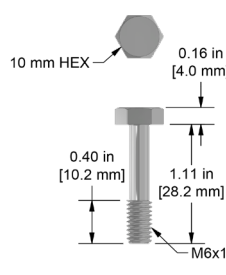

# Mounting Bolts

**MH108-21B**

1/4-28, 1.27 in. length,  
18-8 Stainless Steel,  
Captive Bolt

**MH108-22B**

M6x1, 32mm length,  
18-8 Stainless Steel,  
Captive Bolt

**MH108-24B**

M8x1.25, 25mm length,  
18-8 Stainless Steel,  
Captive Bolt

**MH108-25B**

M8x1.25, 25mm length,  
18-8 Stainless Steel,  
Captive Bolt

**MH108-26B**

1/4-28, 1.3825 in. length,  
18-8 Stainless Steel,  
Captive Bolt

**MH108-34B**

1/4-28, 0.89 in. length,  
18-8 Stainless Steel,  
Socket Head Cap

**MH108-35B**

M6x1, 0.89 in. length,  
18-8 Stainless Steel,  
Socket Head Cap

**MH108-40B**

1/4-28, 1.19 in. length,  
18-8 Stainless Steel,  
Socket Head Cap

**MH108-41B**

M6x1, 1.19 in. length,  
18-8 Stainless Steel,  
Socket Head Cap