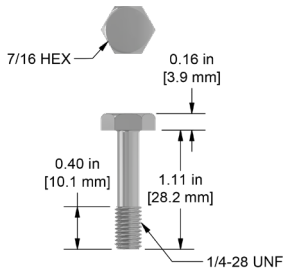

# Mounting Bolts

**MH108-21B**

1/4-28, 1.27 in. length,  
18-8 Stainless Steel,  
Captive Bolt

**MH108-22B**

M6x1, 32mm length,  
18-8 Stainless Steel,  
Captive Bolt

**MH108-24B**

M8x1.25, 25mm length,  
18-8 Stainless Steel,  
Captive Bolt

**MH108-25B**

M8x1.25, 25mm length,  
18-8 Stainless Steel,  
Captive Bolt

**MH108-26B**

1/4-28, 1.3825 in. length,  
18-8 Stainless Steel,  
Captive Bolt

**MH108-34B**

1/4-28, 0.89 in. length,  
18-8 Stainless Steel,  
Socket Head Cap

**MH108-35B**

M6x1, 0.89 in. length,  
18-8 Stainless Steel,  
Socket Head Cap

**MH108-40B**

1/4-28, 1.19 in. length,  
18-8 Stainless Steel,  
Socket Head Cap

**MH108-41B**

M6x1, 1.19 in. length,  
18-8 Stainless Steel,  
Socket Head Cap