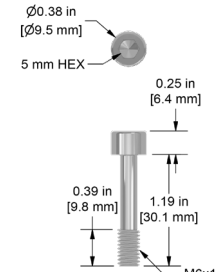

# Mounting Bolts

**MH108-21B**

1/4-28, 1.27 in. length,  
18-8 Stainless Steel,  
Captive Bolt

**MH108-22B**

M6x1, 32mm length,  
18-8 Stainless Steel,  
Captive Bolt

**MH108-24B**

M8x1.25, 25mm length,  
18-8 Stainless Steel,  
Captive Bolt

**MH108-25B**

M8x1.25, 25mm length,  
18-8 Stainless Steel,  
Captive Bolt

**MH108-26B**

1/4-28, 1.3825 in. length,  
18-8 Stainless Steel,  
Captive Bolt

**MH108-34B**

1/4-28, 0.89 in. length,  
18-8 Stainless Steel,  
Socket Head Cap

**MH108-35B**

M6x1, 0.89 in. length,  
18-8 Stainless Steel,  
Socket Head Cap

**MH108-40B**

1/4-28, 1.19 in. length,  
18-8 Stainless Steel,  
Socket Head Cap

**MH108-41B**

M6x1, 1.19 in. length,  
18-8 Stainless Steel,  
Socket Head Cap