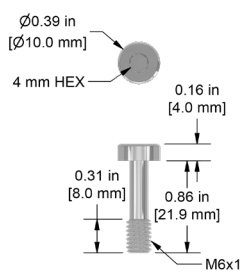

# Mounting Bolts

**MH108-21B**

1/4-28, 1.27 in. length,  
18-8 Stainless Steel,  
Captive Bolt

**MH108-22B**

M6x1, 32mm length,  
18-8 Stainless Steel,  
Captive Bolt

**MH108-24B**

M8x1.25, 25mm length,  
18-8 Stainless Steel,  
Captive Bolt

**MH108-25B**

M8x1.25, 25mm length,  
18-8 Stainless Steel,  
Captive Bolt

**MH108-26B**

1/4-28, 1.3825 in. length,  
18-8 Stainless Steel,  
Captive Bolt

**MH108-34B**

1/4-28, 0.89 in. length,  
18-8 Stainless Steel,  
Socket Head Cap

**MH108-35B**

M6x1, 0.89 in. length,  
18-8 Stainless Steel,  
Socket Head Cap

**MH108-40B**

1/4-28, 1.19 in. length,  
18-8 Stainless Steel,  
Socket Head Cap

**MH108-41B**

M6x1, 1.19 in. length,  
18-8 Stainless Steel,  
Socket Head Cap