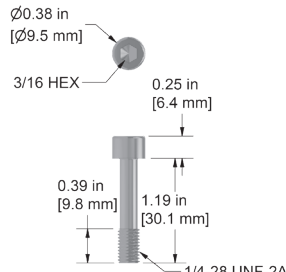

# Mounting Bolts

**MH108-21B**

1/4-28, 1.27 in. length,  
18-8 Stainless Steel,  
Captive Bolt

**MH108-22B**

M6x1, 32mm length,  
18-8 Stainless Steel,  
Captive Bolt

**MH108-24B**

M8x1.25, 25mm length,  
18-8 Stainless Steel,  
Captive Bolt

**MH108-25B**

M8x1.25, 25mm length,  
18-8 Stainless Steel,  
Captive Bolt

**MH108-26B**

1/4-28, 1.3825 in. length,  
18-8 Stainless Steel,  
Captive Bolt

**MH108-34B**

1/4-28, 0.89 in. length,  
18-8 Stainless Steel,  
Socket Head Cap

**MH108-35B**

M6x1, 0.89 in. length,  
18-8 Stainless Steel,  
Socket Head Cap

**MH108-40B**

1/4-28, 1.19 in. length,  
18-8 Stainless Steel,  
Socket Head Cap

**MH108-41B**

M6x1, 1.19 in. length,  
18-8 Stainless Steel,  
Socket Head Cap