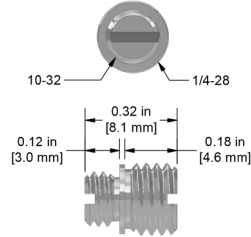

Mounting Studs

MH108-1B

1/4-28 to 1/4-28,
Stainless Steel
Mounting Stud

MH108-3B

1/4-28 to 10-32,
Stainless Steel
Adapter Stud

MH108-4B

1/4-28, 1/2 in. length,
Stainless Steel
Mounting Screw

MH108-5B

1/4-28 to M6x1,
Stainless Steel
Adapter Stud

MH108-6B

1/4-28 to M8x1.25,
Stainless Steel
Adapter Stud

MH108-7B

1/4-28 to M10x1.5,
Stainless Steel
Adapter Stud

MH108-30B

1/4-28 to M5,
Stainless Steel
Mounting Stud

MH108-31B

10-32 to M6,
Stainless Steel
Mounting Stud

MH108-32B

10-32 to M5,
Stainless Steel
Mounting Stud

Backed by our Unconditional Lifetime Warranty

www.ctconline.com | sales@ctconline.com | 585-924-5900