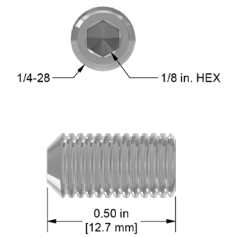

Mounting Studs

MH108-1B

1/4-28 to 1/4-28,
Stainless Steel
Mounting Stud

MH108-3B

1/4-28 to 10-32,
Stainless Steel
Adapter Stud

MH108-4B

1/4-28, 1/2 in. length,
Stainless Steel
Mounting Screw

MH108-5B

1/4-28 to M6x1,
Stainless Steel
Adapter Stud

MH108-6B

1/4-28 to M8x1.25,
Stainless Steel
Adapter Stud

MH108-7B

1/4-28 to M10x1.5,
Stainless Steel
Adapter Stud

MH108-30B

1/4-28 to M5,
Stainless Steel
Mounting Stud

MH108-31B

10-32 to M6,
Stainless Steel
Mounting Stud

MH108-32B

10-32 to M5,
Stainless Steel
Mounting Stud

Backed by our Unconditional Lifetime Warranty

www.ctconline.com | sales@ctconline.com | 585-924-5900