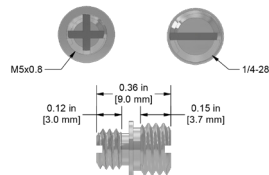

Mounting Studs

MH108-1B

1/4-28 to 1/4-28,
Stainless Steel
Mounting Stud

MH108-3B

1/4-28 to 10-32,
Stainless Steel
Adapter Stud

MH108-4B

1/4-28, 1/2 in. length,
Stainless Steel
Mounting Screw

MH108-5B

1/4-28 to M6x1,
Stainless Steel
Adapter Stud

MH108-6B

1/4-28 to M8x1.25,
Stainless Steel
Adapter Stud

MH108-7B

1/4-28 to M10x1.5,
Stainless Steel
Adapter Stud

MH108-30B

1/4-28 to M5,
Stainless Steel
Mounting Stud

MH108-31B

10-32 to M6,
Stainless Steel
Mounting Stud

MH108-32B

10-32 to M5,
Stainless Steel
Mounting Stud

Backed by our Unconditional Lifetime Warranty

www.ctconline.com | sales@ctconline.com | 585-924-5900