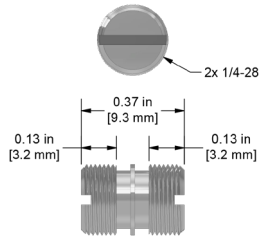

Mounting Studs

MH108-1B

1/4-28 to 1/4-28,
Stainless Steel
Mounting Stud

MH108-3B

1/4-28 to 10-32,
Stainless Steel
Adapter Stud

MH108-4B

1/4-28, 1/2 in. length,
Stainless Steel
Mounting Screw

MH108-5B

1/4-28 to M6x1,
Stainless Steel
Adapter Stud

MH108-6B

1/4-28 to M8x1.25,
Stainless Steel
Adapter Stud

MH108-7B

1/4-28 to M10x1.5,
Stainless Steel
Adapter Stud

MH108-30B

1/4-28 to M5,
Stainless Steel
Mounting Stud

MH108-31B

10-32 to M6,
Stainless Steel
Mounting Stud

MH108-32B

10-32 to M5,
Stainless Steel
Mounting Stud

Backed by our Unconditional Lifetime Warranty

www.ctconline.com | sales@ctconline.com | 585-924-5900