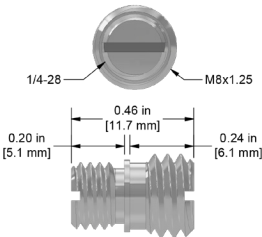

Mounting Studs

MH108-1B

1/4-28 to 1/4-28,
Stainless Steel
Mounting Stud

MH108-3B

1/4-28 to 10-32,
Stainless Steel
Adapter Stud

MH108-4B

1/4-28, 1/2 in. length,
Stainless Steel
Mounting Screw

MH108-5B

1/4-28 to M6x1,
Stainless Steel
Adapter Stud

MH108-6B

1/4-28 to M8x1.25,
Stainless Steel
Adapter Stud

MH108-7B

1/4-28 to M10x1.5,
Stainless Steel
Adapter Stud

MH108-30B

1/4-28 to M5,
Stainless Steel
Mounting Stud

MH108-31B

10-32 to M6,
Stainless Steel
Mounting Stud

MH108-32B

10-32 to M5,
Stainless Steel
Mounting Stud

Backed by our Unconditional Lifetime Warranty

www.ctconline.com | sales@ctconline.com | 585-924-5900