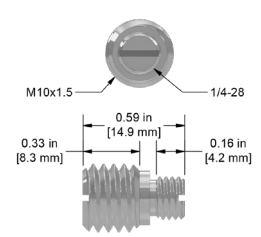

Mounting Studs

MH108-1B

1/4-28 to 1/4-28,
Stainless Steel
Mounting Stud

MH108-3B

1/4-28 to 10-32,
Stainless Steel
Adapter Stud

MH108-4B

1/4-28, 1/2 in. length,
Stainless Steel
Mounting Screw

MH108-5B

1/4-28 to M6x1,
Stainless Steel
Adapter Stud

MH108-6B

1/4-28 to M8x1.25,
Stainless Steel
Adapter Stud

MH108-7B

1/4-28 to M10x1.5,
Stainless Steel
Adapter Stud

MH108-30B

1/4-28 to M5,
Stainless Steel
Mounting Stud

MH108-31B

10-32 to M6,
Stainless Steel
Mounting Stud

MH108-32B

10-32 to M5,
Stainless Steel
Mounting Stud

Backed by our Unconditional Lifetime Warranty

www.ctconline.com | sales@ctconline.com | 585-924-5900