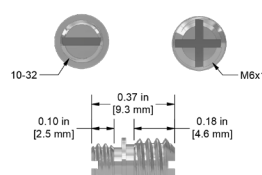

Mounting Studs

MH108-1B

1/4-28 to 1/4-28,
Stainless Steel
Mounting Stud

MH108-3B

1/4-28 to 10-32,
Stainless Steel
Adapter Stud

MH108-4B

1/4-28, 1/2 in. length,
Stainless Steel
Mounting Screw

MH108-5B

1/4-28 to M6x1,
Stainless Steel
Adapter Stud

MH108-6B

1/4-28 to M8x1.25,
Stainless Steel
Adapter Stud

MH108-7B

1/4-28 to M10x1.5,
Stainless Steel
Adapter Stud

MH108-30B

1/4-28 to M5,
Stainless Steel
Mounting Stud

MH108-31B

10-32 to M6,
Stainless Steel
Mounting Stud

MH108-32B

10-32 to M5,
Stainless Steel
Mounting Stud

Backed by our Unconditional Lifetime Warranty

www.ctconline.com | sales@ctconline.com | 585-924-5900