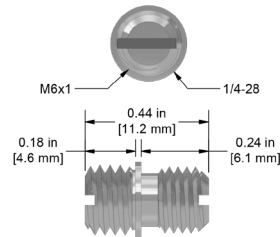

Mounting Studs

MH108-1B

1/4-28 to 1/4-28,
Stainless Steel
Mounting Stud

MH108-3B

1/4-28 to 10-32,
Stainless Steel
Adapter Stud

MH108-4B

1/4-28, 1/2 in. length,
Stainless Steel
Mounting Screw

MH108-5B

1/4-28 to M6x1,
Stainless Steel
Adapter Stud

MH108-6B

1/4-28 to M8x1.25,
Stainless Steel
Adapter Stud

MH108-7B

1/4-28 to M10x1.5,
Stainless Steel
Adapter Stud

MH108-30B

1/4-28 to M5,
Stainless Steel
Mounting Stud

MH108-31B

10-32 to M6,
Stainless Steel
Mounting Stud

MH108-32B

10-32 to M5,
Stainless Steel
Mounting Stud

Backed by our Unconditional Lifetime Warranty

www.ctconline.com | sales@ctconline.com | 585-924-5900