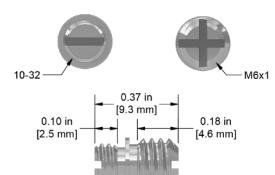

Mounting Studs

MH108-1B

1/4-28 to 1/4-28,
Stainless Steel
Mounting Stud

MH108-3B

1/4-28 to 10-32,
Stainless Steel
Adapter Stud

MH108-4B

1/4-28, 1/2 in. length,
Stainless Steel
Mounting Screw

MH108-5B

1/4-28 to M6x1,
Stainless Steel
Adapter Stud

MH108-6B

1/4-28 to M8x1.25,
Stainless Steel
Adapter Stud

MH108-7B

1/4-28 to M10x1.5,
Stainless Steel
Adapter Stud

MH108-30B

1/4-28 to M5,
Stainless Steel
Mounting Stud

MH108-31B

10-32 to M6,
Stainless Steel
Mounting Stud

MH108-32B

10-32 to M5,
Stainless Steel
Mounting Stud

Backed by our Unconditional Lifetime Warranty

www.ctconline.com | sales@ctconline.com | 585-924-5900