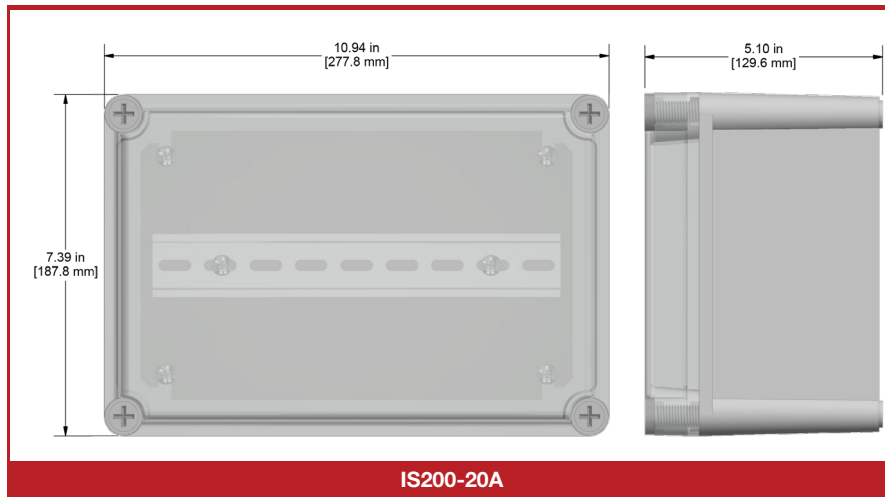

### Product Features

Compatible with both IS111 accelerometer and IS151 proximity probe barriers

Includes Din Rail for easy mounting of barriers