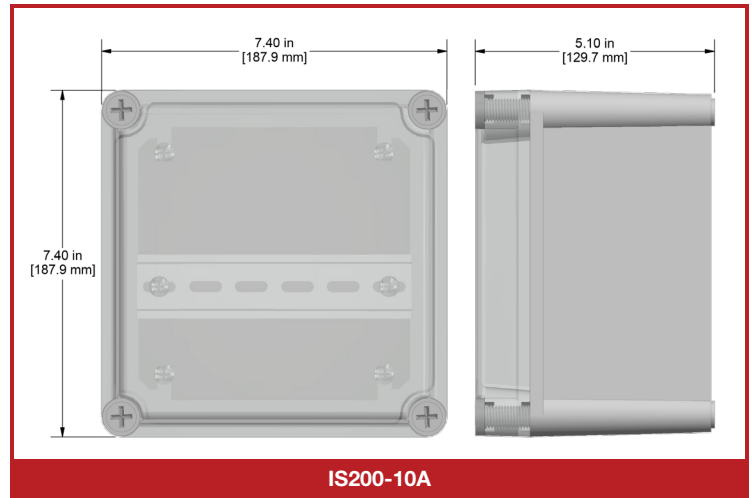

### Product Features

Compatible with both IS111 accelerometer and IS151 proximity probe barriers

Includes Din Rail for easy mounting of barriers