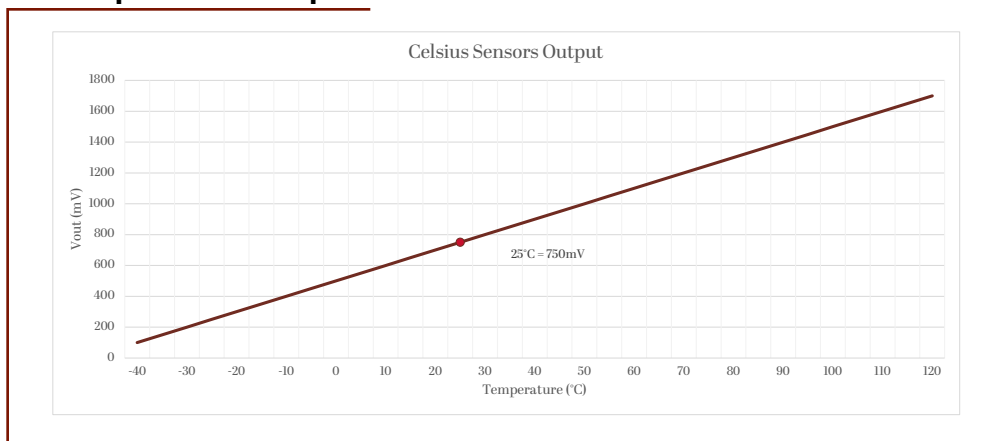

M12 Temperature Sensors (Celsius)

TA202, TA204, TA284

Applicable Sensors

Temperature Output

Key Details

V_{OUT} at 25 °C = 750 mV ±1 °C
Measurement Range = -40 °C to 121 °C
V_{OUT} Tolerance (-40 °C to 0 °C) = +4 °C/-2 °C
V_{OUT} Tolerance (70 °C to 125 °C) = +4 °C/-2 °C
V_{OUT} Tolerance (0 °C to 70 °C) = ±2 °C